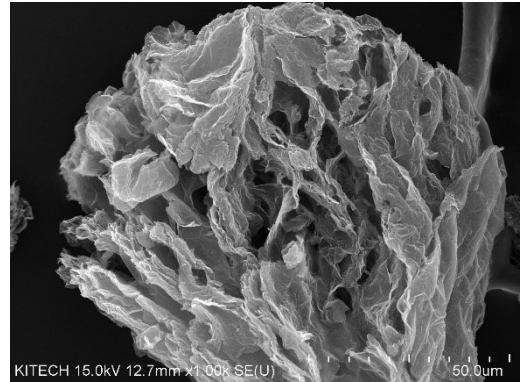

PRODUCT NAME Super Graphite
DESCRIPTION Acid Washed Graphene

ITEMS	PROPERTIES
-------	------------

APPEARANCE	Black Fluffy Light Powder
SPECIFIC SURFACE AREA (m ² /g)	400 – 550 m ² /g
WATER CONTENT (%)	≤ 5 %

PHYSICAL SIZE (AVERAGE)

- PARTICLE SIZE 1 – 100 μm

SEM DATA

PRODUCT NAME Super Graphite

DESCRIPTION Acid Washed Graphene

XPS DATA