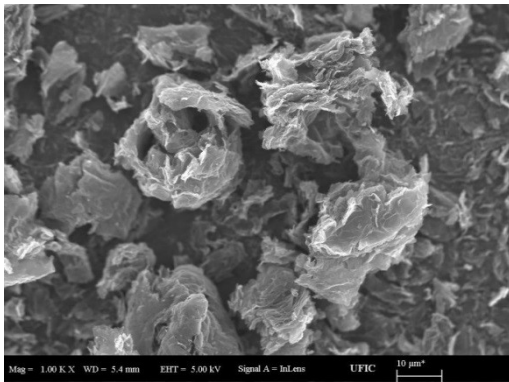

PRODUCT NAME Super Graphite
DESCRIPTION Acid Washed Graphene

ITEMS	PROPERTIES
-------	------------

APPEARANCE	Black Fluffy Light Powder
SPECIFIC SURFACE AREA (m ² /g)	400 – 550 m ² /g
WATER CONTENT (%)	≤ 5 %

PHYSICAL SIZE (AVERAGE)

- PARTICLE SIZE 1 – 100 μm

SEM DATA

PRODUCT NAME Super Graphite

DESCRIPTION Acid Washed Graphene

XPS DATA